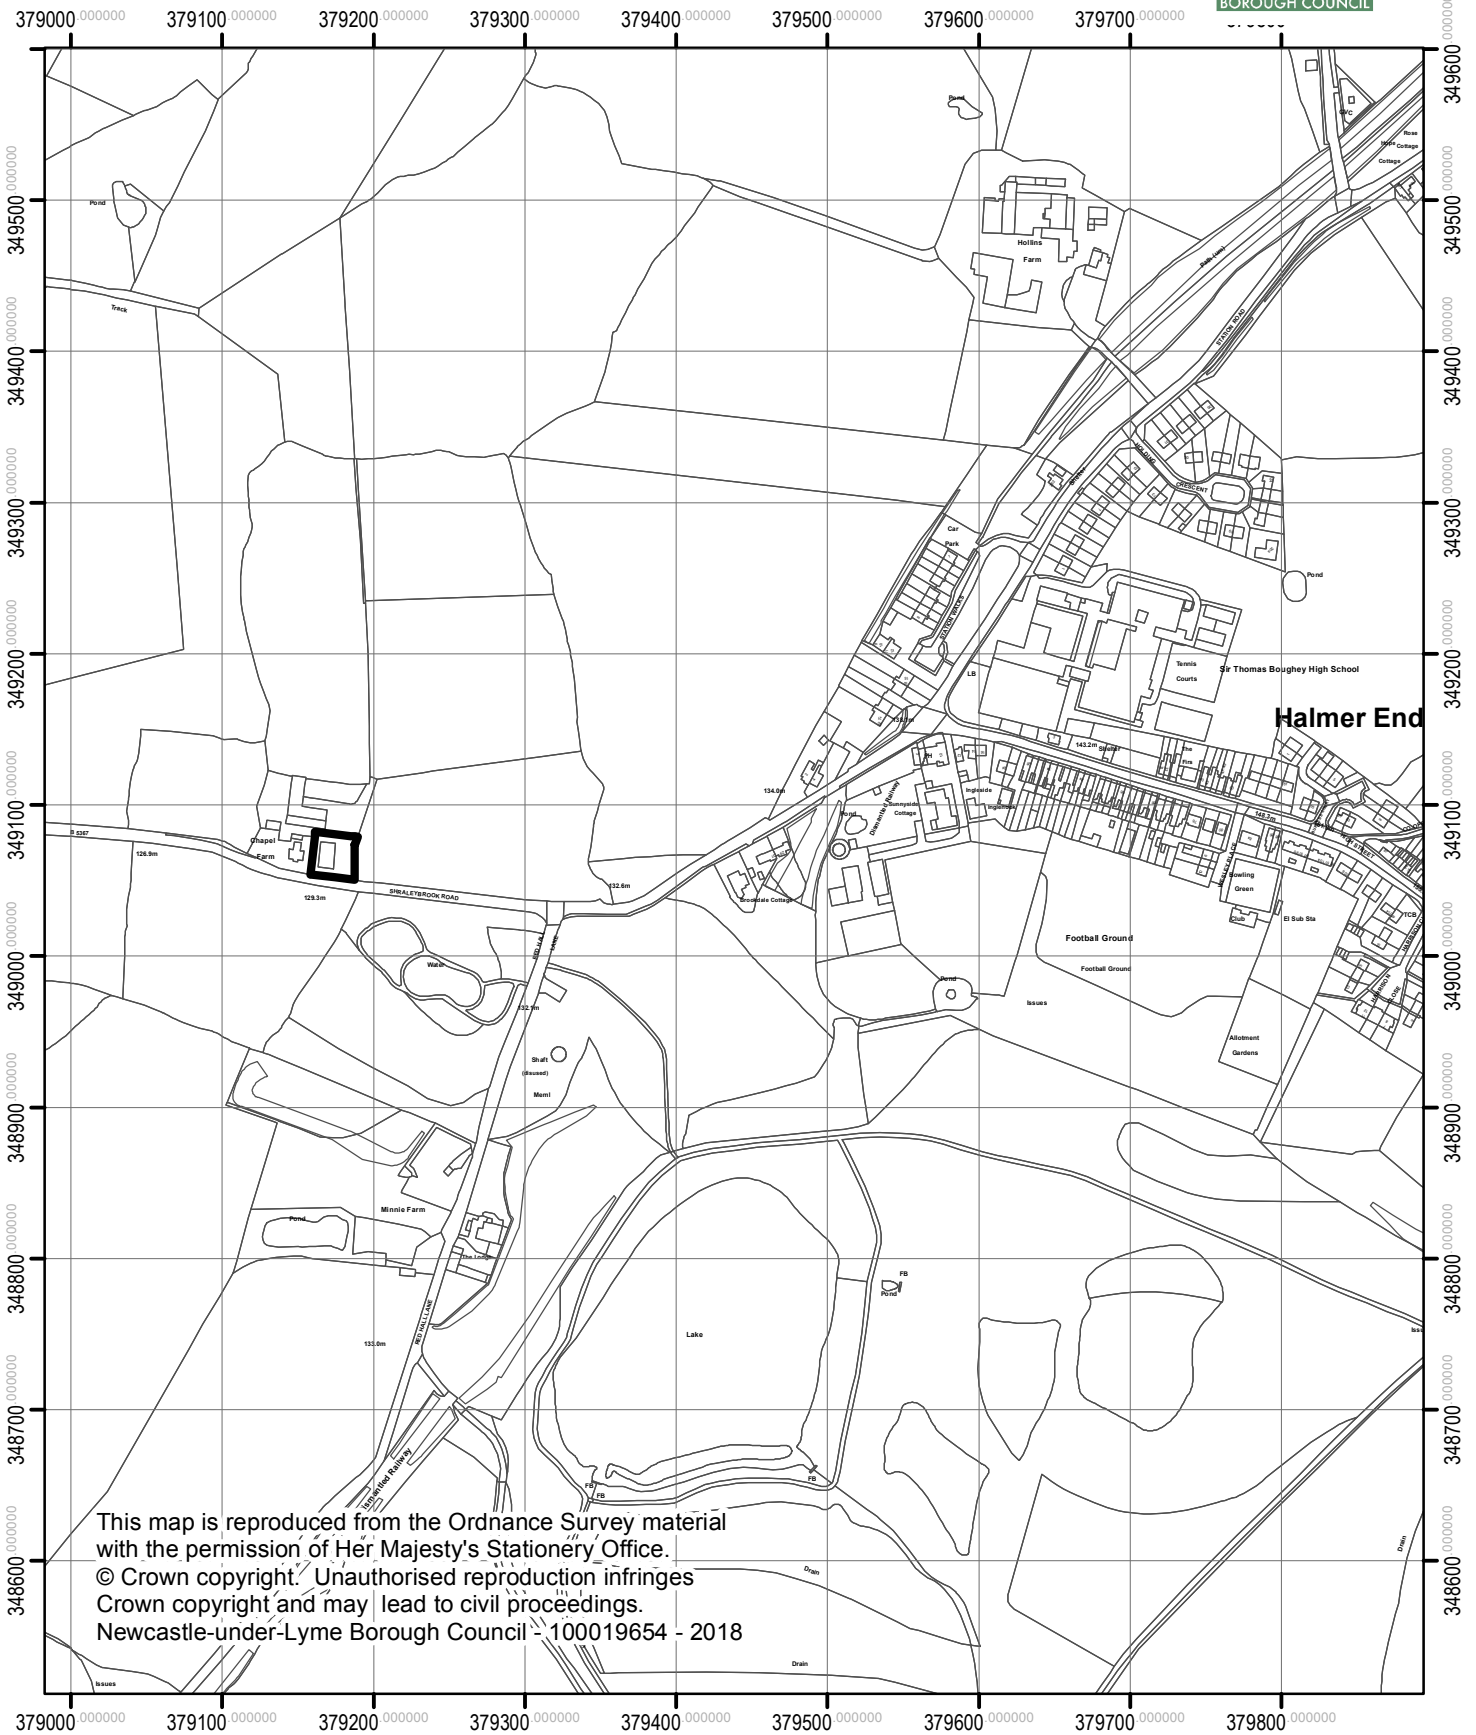

Chapel Barn, Shraley Brook Road, Halmerend.

This map is reproduced from the Ordnance Survey material with the permission of Her Majesty's Stationery Office.
 © Crown copyright. Unauthorised reproduction infringes Crown copyright and may lead to civil proceedings.
 Newcastle-under-Lyme Borough Council - 100019654 - 2018